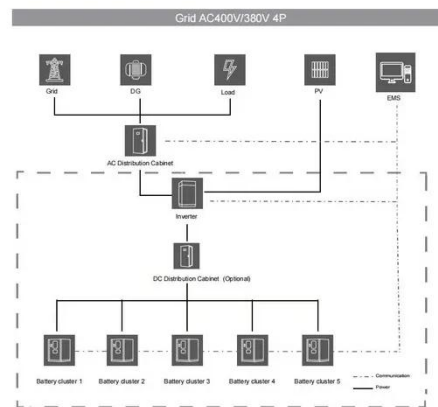

PEES Power Systems

Reason why 5g base station power is turned off

Reason why 5g base station power is turned off

Base Station ON-OFF Switching in 5G Wireless Networks: ...

Abstract--To achieve the expected 1000x data rates under the exponential growth of traffic demand, a large number of base stations (BS) or access points (AP) will be deployed in the ...

5g base station power consumption is turned off at night

The 5G standard introduces massive MIMO technology. In low base station service load scenarios, such as idle hours at night and non-capacity cell scenarios, it can be considered to turn off ...