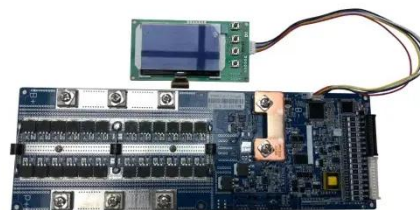

How Much Do Outdoor Base Station Cabinets Usually Cost?

In the following article, I'll walk you through typical cost ranges for base station cabinets, including related types of battery cabinets and outdoor telecom cabinets; what influences higher or lower ...