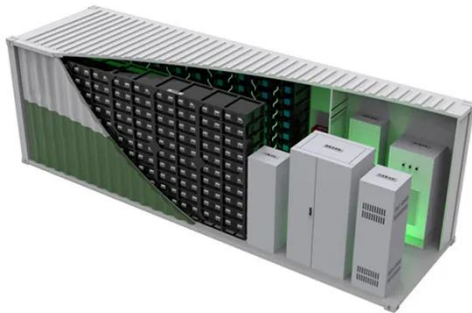

cabinets, your charging stations will stand the test of time, enhancing your reputation and customer trust. Competitive pricing and timely delivery are at the core ...

DISTRIBUTION CABINETS FOR MULTIPLE EV CHARGING ...

The Lewden range of EV Feeder Pillars are designed to provide outdoor hubs for the distribution of power simultaneously to multiple electric vehicle charging points, offering the ideal infrastructure ...