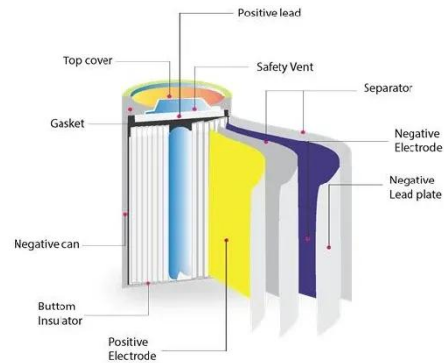

What Determines the 200kWh Energy Storage Cabinet Price? A 2025 ...

Absolutely. The long answer? Well, that's why we're here. A 200kWh cabinet can power 20 American homes for a day or keep a mid-sized factory humming through peak rate hours. But here's the kicker ...

100-200kwh 30-200kw Outdoor Cabinet Industrial Commercial Energy

100-200KWh 30-200kw OUTDOOR CABINET industrial commercial energy storage system cabinet

200kwh Lithium Battery Storage

This 200kwh battery storage provides a robust, scalable solution for reducing energy costs and supporting renewable energy integration. Whether for peak shaving, backup power, or grid ...