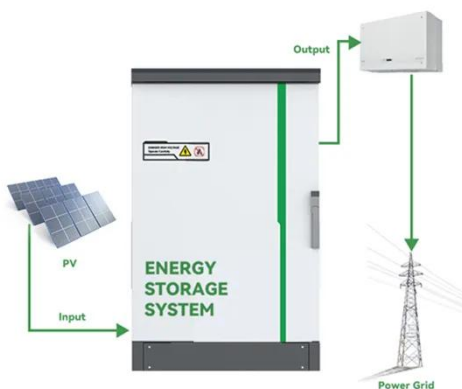

PEES Power Systems

Purchase of 200kW Power Storage Cabinet

Purchase of 200kW Power Storage Cabinet

Commercial & Industrial Storage BESS System 200kWh, 220kWh, ...

This article introduces GSL ENERGY's dual-cabinet GSL-BESS50kVA high-voltage hybrid integrated energy storage system, which covers a capacity range of 200kWh to 315kWh and features ...

200kW Energy Storage Cabinet 1MWh Cabinet Bess Solar Battery ...

Outdoor Battery Cabinet 200kwh Cabinet Bess Solar Battery Energy Storage System Product Description: This 200kWh energy storage cabinet product includes energy storage battery packs, ...