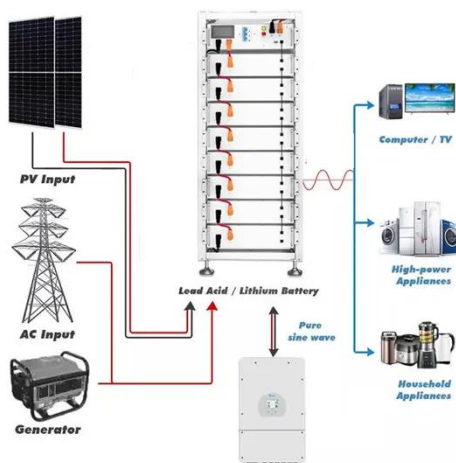

SVRK-12U-D Server Rack (12U) (Deep 600mm)

The Auray deep server rack is a wall mountable cabinet for 19-inch wide servers as well as networking and communications gear. The racks come in 4-, 6-, 9-, and 12-space configurations, and they're ...