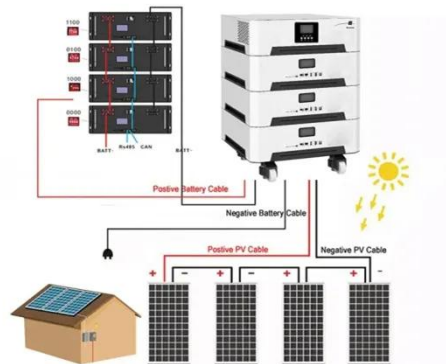

600mm Wide 600mm Deep Racky Rax Wall Mounted Cabinet , 800mm x 600mm

Our range of 600mm wall mounted data cabinets have been designed with ease of installation and maintenance in mind. The high specification of the cabinet means it's suitable for almost any data ...