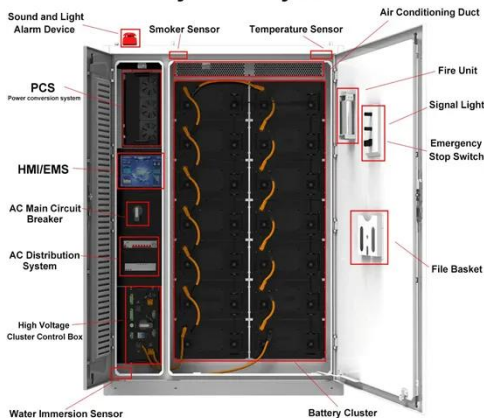

PEES Power Systems

Price of island inverter

Price of island inverter

SMA Sunny Island X 50 kW with LCD Battery Inverter , SI50-20

The SMA Sunny Island X 50 with LCD display is a powerful 50kW three-phase battery inverter for on-grid and off-grid solar systems. Scalable, smart, and compatible with a wide range of batteries, it's ...

SMA Sunny Island 6.0H , Inverters , sun.store

The Sunny Island battery inverter supports a wide range of on- and off-grid installations with compelling product features -- from operation in off-grid areas to home energy management. ...

System Layout

6kW island inverter

We present the revolutionary 6kW 48VDC Plus Island Inverter, which helps you take full control of your own energy source. This multi-functional solar inverter combines advanced ...

SMA Sunny Island 3.0M The new Sunny Island 3.0M and 4.4M systems are the perfect product solutions for stand-alone and grid-connected systems in a power output range of up to 13 kW.

SMA Sunny Island , SMA Sunny Island battery inverter , Europe ...