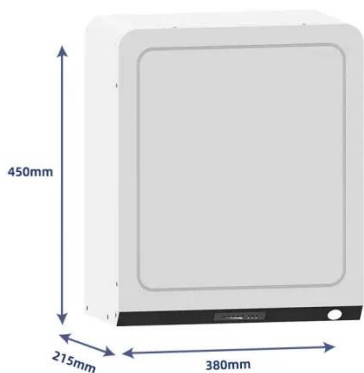

Kabinet Luar Ruangan Baterai Lithium BESS 100kWh Indonesia

Di Indonesia, semakin banyak rumah tangga, industri, dan perusahaan komersial yang mengadopsi solusi tenaga surya atau cadangan. Dengan harga langsung pabrik, efisiensi tinggi, masa pakai yang panjang, dan ...