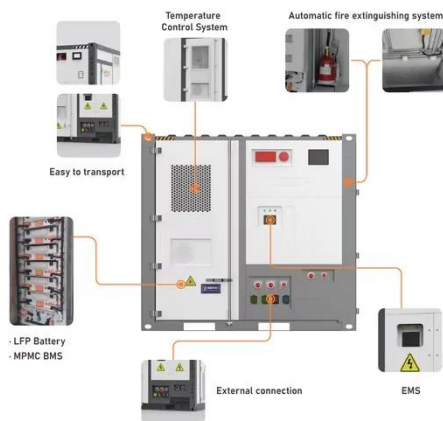

PEES Power Systems

Power cabinet for charging stations 1200mm deep

Power cabinet for charging stations 1200mm deep

Enclosure for Electric Vehicle Charging Station , Machan Sheet Metal

Machan possesses the capability to design rack-style sheet metal cabinets that meet the diverse application needs of EV charging stations. Our modular design approach not only fits a wide range of ...

Amazon : Charging Station Cabinet

10-Device Charging Station with Power Strip - Open Charging Cabinet for Chromebooks, Laptops & Tablets up to 14" - Classroom Organization for iPads, Tablets & More, Ideal for Schools & Offices

360kW DC Power Cabinet

Users can search for charger locations, make charging reservations, and monitor charging status through the mobile app. It also allows EV charger updates remotely which facilitates the long-term ...

PowerFlex Distributed DC Charging System , SETEC POWER

PowerFlex is a scalable DC charging system with modular power cabinets and customizable dispensers, ideal for fleet, commercial, and public charging sites.