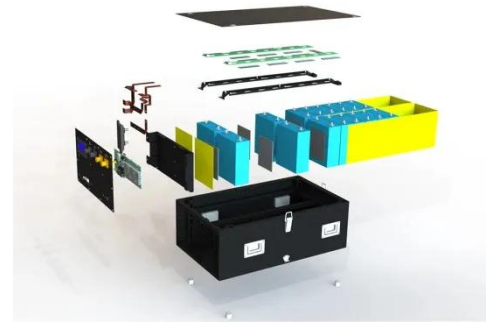

Traffic Cabinets & Accessories

The revolutionary ATC cabinet combines the best of rack mount and serial-based designs to meet the needs of today's intersections. Using smarter, high-density components, the cabinets offer advanced ...

Traffic control cabinets and electronic enclosures for the utilities

4 way Solar Portable Traffic Light Controller Trailer Mounted , Solar 4-way Traffic Light Controller Portable Trailer Mounted Item no. 8263 Manufacturer: IQTraffiControl

Traffic Control Cabinets - Econolite

Innovative traffic control cabinets, designed to optimize traffic signal systems with durability, reliability, and advanced features.

Whisper Cabinet Roadside Telecom Equipment Enclosures

336S Traffic Signal Controller Cabinet , Bison Profab

These cabinets combine a compact footprint with added vertical space to house more advanced traffic management equipment, making them ideal for both vehicle and pedestrian signal control in urban ...