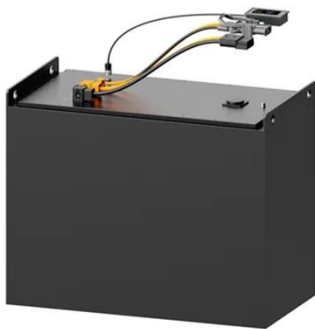

Traffic Cabinets & Accessories

The revolutionary ATC cabinet combines the best of rack mount and serial-based designs to meet the needs of today's intersections. Using smarter, high-density components, the cabinets offer advanced ...

Traffic control cabinets and electronic enclosures for the utilities

4 way Solar Portable Traffic Light Controller Trailer Mounted , Solar 4-way Traffic Light Controller Portable Trailer Mounted Item no. 8263 Manufacturer: IQTraffiControl

Traffic Control Cabinets - Econolite

Innovative traffic control cabinets, designed to optimize traffic signal systems with durability, reliability, and advanced features.

Whisper Cabinet Roadside Telecom Equipment Enclosures

336S Traffic Signal Controller Cabinet , Bison Profab

These cabinets combine a compact footprint with added vertical space to house more advanced traffic management equipment, making them ideal for both vehicle and pedestrian signal control in urban ...