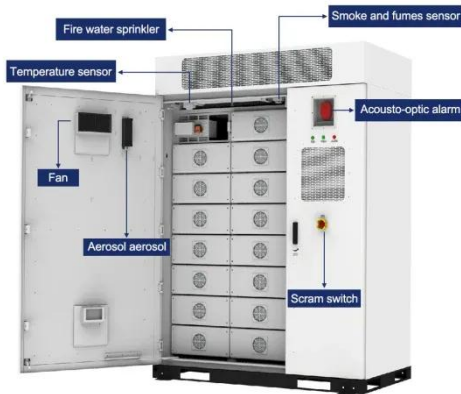

Traffic control cabinets and electronic enclosures for the utilities

4 way Solar Portable Traffic Light Controller Trailer Mounted , Solar 4-way Traffic Light Controller Portable Trailer Mounted Item no. 8263 Manufacturer: IQTraffiControl