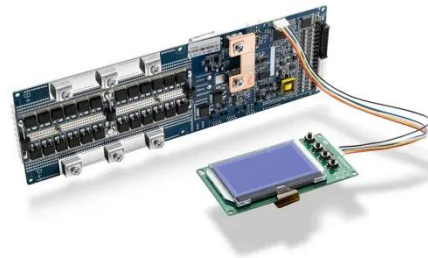

Serveredge 48RU 800mm Wide & 1200mm Deep Fully Assembled ...

This Premium Serveredge Cabinet is packed with features designed to simplify rack equipment installations and rack equipment maintenance with features such as top-panel cable routing ports, ...