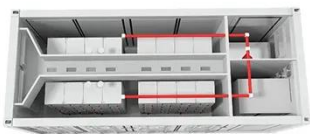

Photovoltaic Module Bracket Installation: A Step-by-Step Guide for

Let's cut through the noise - proper solar mounting systems aren't just "metal parts," they're the backbone of your energy harvest. In this guide, we'll unpack the photovoltaic module bracket installation method that ...

Guidance Method For The Installation Of PV System Brackets