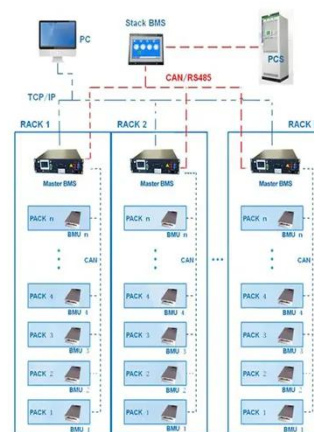

Solar energy consultants , RPS

We employ a fully integrated, multi-disciplinary team with decades of experience in renewable energy projects right around the world. We bring local experience and presence in key solar development ...

BMS Wiring Diagram