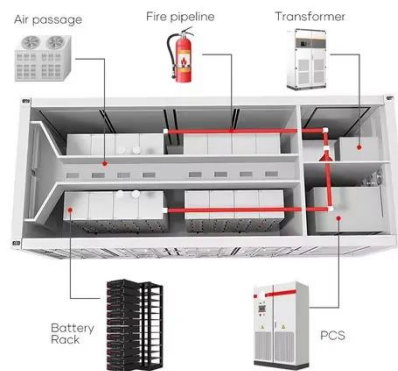

Solar Solutions

RGC's Platform Hoists and Swing Hoists are essential tools for solar panel installations, offering safe and efficient solutions for transporting heavy and bulky materials to rooftops and elevated areas.