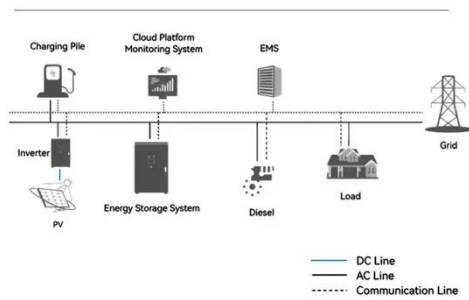

System Topology

A Maintenance Guide for PV System Safety and Efficiency

The article outlines maintenance procedures for photovoltaic ...

Contact Us

For catalog requests, pricing, or partnerships, please visit:
<https://www.peregrine-energy.co.za>