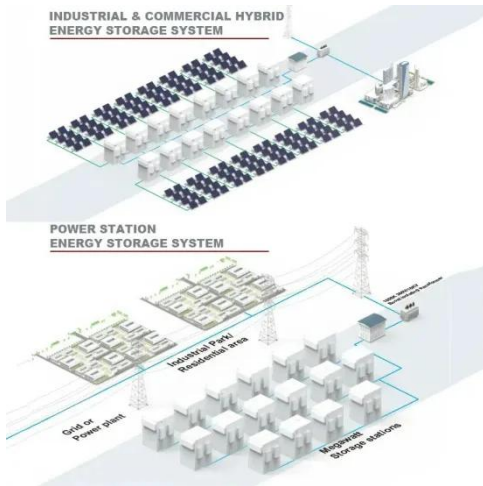

Parts ...

Comprehensive guide to photovoltaic system components including solar panels, inverters, batteries, and mounting systems. Expert insights, costs, and selection tips.

Photovoltaic Bracket Embedded Base Plate: The Unsung Hero of ...

Let's face it - when most people picture solar panel systems, they imagine shiny modules and sleek inverters. But here's the kicker: the photovoltaic bracket embedded base plate is what keeps those ...