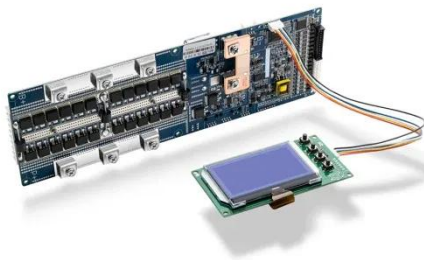

Photovoltaic support column base-SHIWEI NEW ENERGY

The use of photovoltaic bracket column base 1. Installation support: The photovoltaic bracket column base is the main support structure for installing solar photovoltaic panels to ensure that the ...

Polyvoltaic panel embedded parts casting

Polyvoltaic panel embedded parts casting What are encapsulant polymer-based materials in PV modules? The encapsulant polymer-based materials in PV modules must provide proven mechanical ...

Embedded Parts of Photovoltaic Helical Pile Cast-in-Place Pile

Embedded Parts of Photovoltaic Helical Pile Cast-in-Place Pile, Find Details and Price about Ground Screw Solar Ground Screw Piles from Embedded Parts of Photovoltaic Helical Pile Cast-in ...