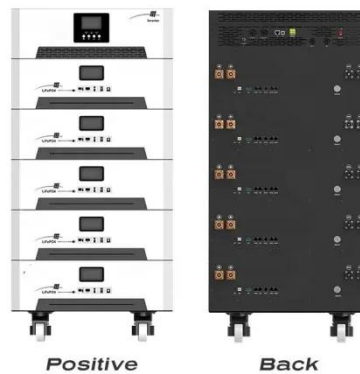

PV Box , Schneider Electric USA

Browse our products and documents for PV Box - Solar Power Conversion Substation.

Best Inverter Boxes for Solar Panels to Ensure Reliable Power

Choosing the best inverter box for solar