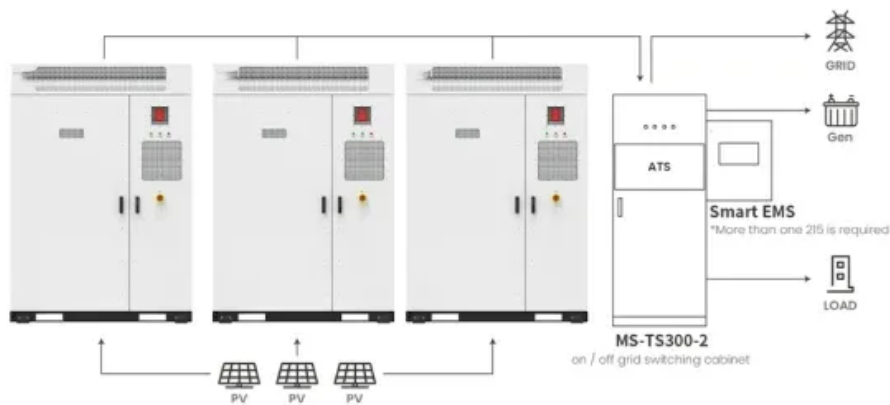

PEES Power Systems

Payment method for 1mw outdoor telecom enclosure in ecuador

Application scenarios of energy storage battery products

Overview

AZE Telecom offers top-quality weatherproof outdoor electrical enclosures and telecom cabinets. Designed to protect your equipment from rain, dust, and extreme temperatures, our waterproof and customizable solutions ensure reliability in any environment. Learn more!. Westell is a collaborative partner in OSP deployment optimization providing customized, fully integrated, vendor neutral outdoor network equipment enclosures. With proven expertise in system integration, Westell also manages the details for design assistance, planning, thermal management. Access reliable payment solutions for your digital platform and subscription services, ensuring smooth customer interactions and global reach. Drive growth for. Multinational financial corporations like Visa, MasterCard, Maestro, American Express and Discover process payments between merchants and card issuing banks, enabling millions of users around the world to make purchases using branded credit cards. The sandwich-structured deep outdoor cabinets, with up to 4-Point locking on the front and rear door and an AC 110V power supply, 300-1500W heater air conditioner. An outdoor telecom enclosure is extremely important for fibers and their ability to access a net of FTTH, FTTB, and FTTC programs. This outdoor enclosure is made using galvanized steel or a stainless steel plate, and is often.

Payment method for 1mw outdoor telecom enclosure in ecuador

Telecom Enclosures (HVAC) for Outdoor Uses

Our NEMA 4X outdoor Telecom Enclosures house a variety of batteries and equipment and feature a sandwich structure for better cooling efficiency. Shop Now!