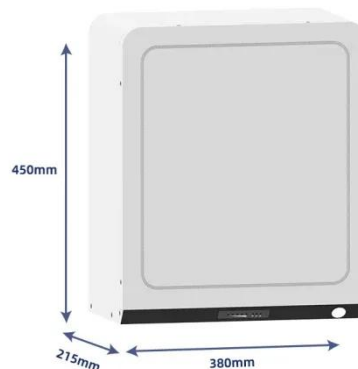

Telecom Enclosures , Outdoor Telecom Cabinet , Telhua

Telhua's IP55 outdoor telecom cabinet with universal rack mount brackets provides weatherproof protection, high-density capacity, and rapid deployment for demanding telecom applications.

Outdoor Enclosures , NEMA-Rated Telecom Cabinets , IP55, IP65