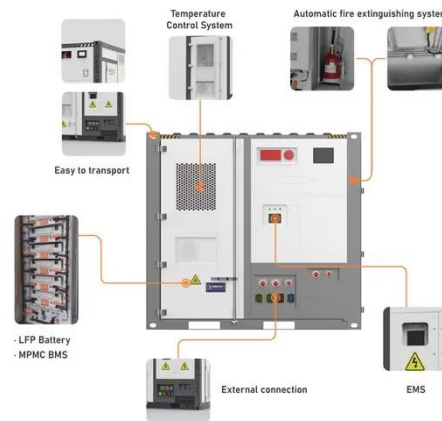

single-compartment cabinet

The cabinet is shipped fully assembled. Customers only need to secure the cabinet using the bottom mounting holes and install equipment in the reserved equipment space.

Contact Us

For catalog requests, pricing, or partnerships, please visit:
<https://www.peregrine-energy.co.za>