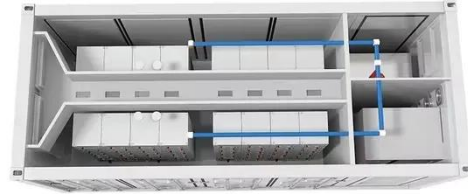

ESS Outdoor Cabinet for Lithium Battery and Inverter, AZE

The customer can be equipped with a premium Lithium Iron Phosphate (LFP) battery, this battery cabinet prioritizes safety and performance. The battery pack and system will incorporate an aerosol fire ...

Sunway Intelligent liquid-cooled 100KW 261KWH Outdoor Cabinet ...

Engineered for high-capacity commercial and industrial applications, this all-in-one outdoor solution integrates lithium iron phosphate batteries, modular PCS, intelligent EMS/BMS, and ...