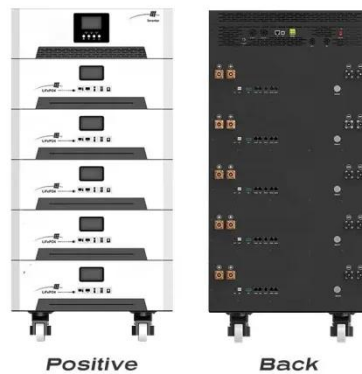

Custom Portable Power Units , Portable Transformers

Our engineering team works with you to create step-up or step-down voltage power transformers. Our portable power transformers are used in remote sites in harsh outdoor environments for both ...