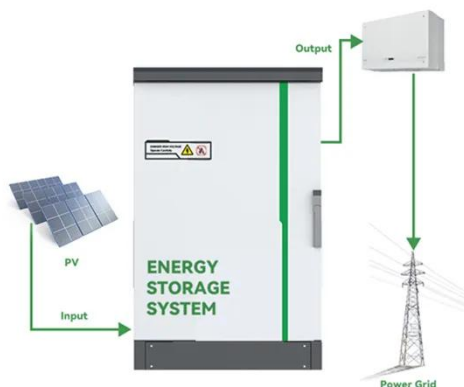

Industrial Mobile Power Solutions for Modern Outdoor Needs

Industrial mobile power solutions providing reliable, efficient, and portable energy for various modern outdoor applications such as construction, emergency response, and remote fieldwork.