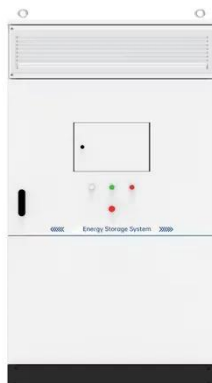

Outdoor Battery Cabinet, HindlePower , HindlePower

HindlePower's Outdoor Battery Cabinet takes a proactive approach to hydrogen mitigation. Rather than using a monitor to alarm when the amount of hydrogen exceeds the lower explosive limit, the ...