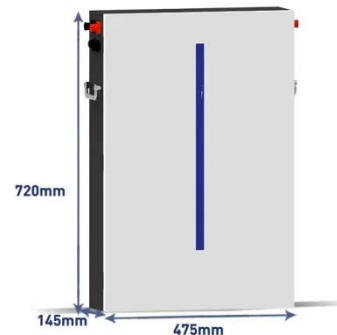

...

Step-by-Step Guide to Install Pytes HV48100 SE Outdoor Energy ...

Learn how to install the Pytes HV48100 SE outdoor energy storage cabinet safely and efficiently. Covers foundation, drainage, ventilation, and more for long - term use.