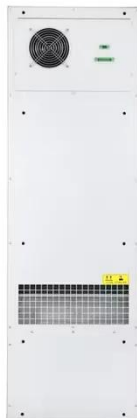

DSBsolar 250Kw/430Kwh Industrial And Commercial Energy Storage ...

Industrial and commercial energy storage systems use lithium batteries as energy storage devices, through the local and remote EMS management system, to complete the power supply and power demand balance and ...