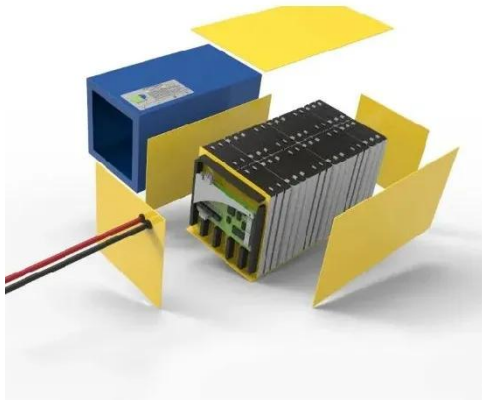

ESS-GRID Cabinet Brochure EN-250106

The ESS-GRID Cabinet series are outdoor battery cabinets for small-scale commercial and industrial energy storage, with four different capacity options based on different cell compositions, 200kWh, 215kWh, 225kWh, ...