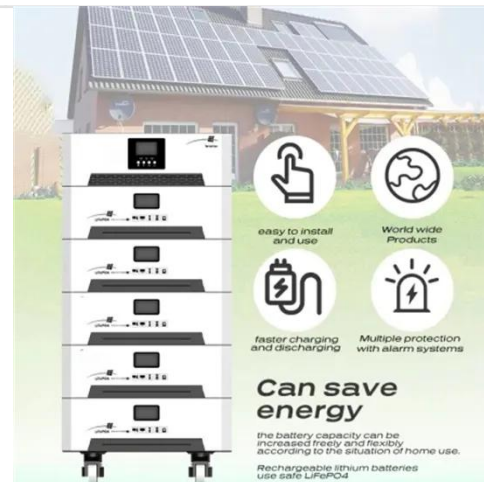

BESS Container NoahX , Sunwoda Energy

Shipped in a 20ft container, Sunwoda's containerized battery energy storage system (BESS) is an all-in-one energy storage solution for various scenarios.