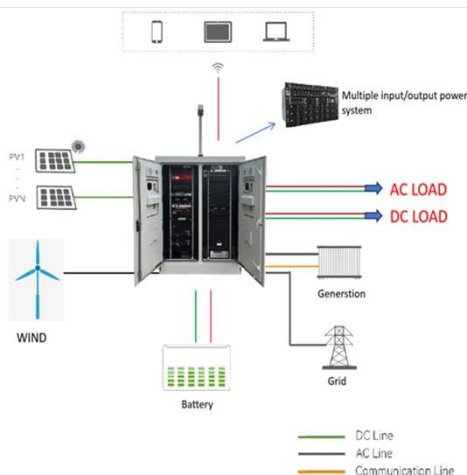

LITHIUM BATTERY CHARGING & STORAGE CABINETS

Multifile's Lithium Battery Charging cabinets have been designed with a Fire Wall Insulation between the external and internal surfaces of the steel to aid in impeding the spread of fire should it occur within ...