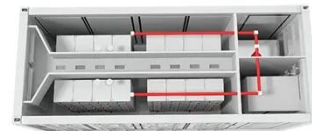

AZE BESS Cabinets

Our BESS systems are all-weather suited, with three different cabinet variations to suit any weather environment. With isolated output and online UPS for grid-connected applications, you have access ...