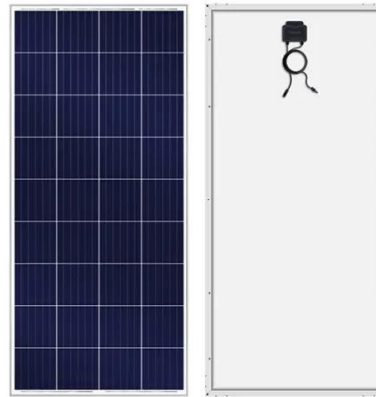

balance solution, built-in cloud equipment, support remote maintenance and monitoring, and ...

Outdoor Cabinets , nVent SCHROFF