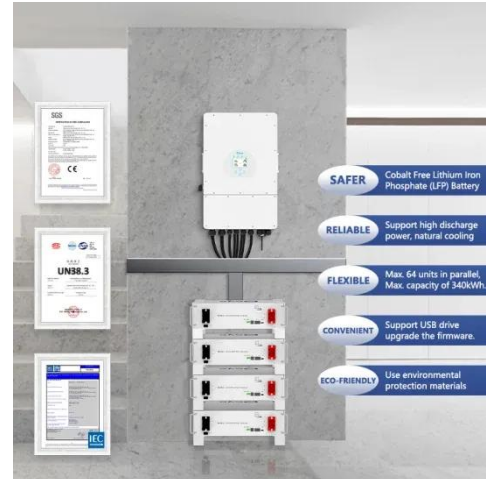

Comprehensive Outdoor Telecom Cabinet Market Size, Share

The growth of mobile broadband, the rollout of 5G networks, and the increasing number of base stations in urban and rural areas have significantly contributed to the demand for robust and ...