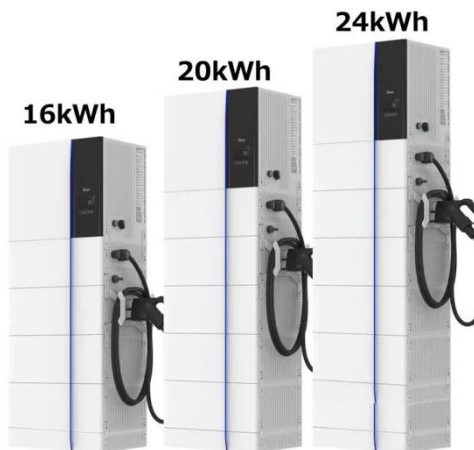

NGERULMUD ENTERPRISE ENERGY STORAGE BATTERY BRAND

We specialize in electric power containers, photovoltaic containers, mobile power stations, outdoor site energy systems, backup power, clean energy, photovoltaic projects, solar products, solar industry ...