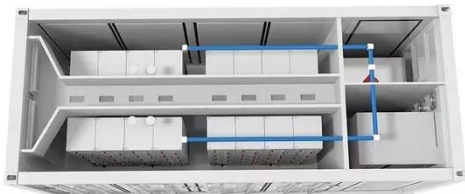

12V to 220V Inverter for sale

Get the best deals for 12V to 220V Inverter at eBay . We have a great online selection at the lowest prices with Fast & Free shipping on many items!