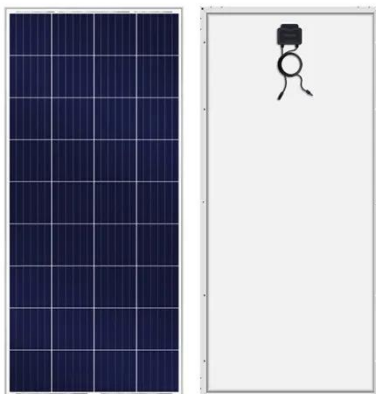

What is the Difference Between 'new object()' and 'new {}' in C#?

Note that if you declared it `var a = new { };` and `var o = new object();`, then there is one difference, former is assignable only to another similar anonymous object, while latter being object, it ...