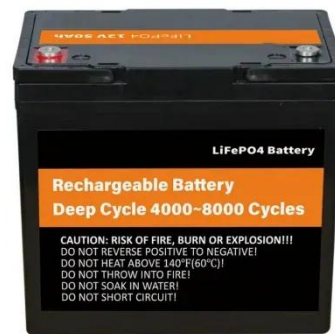

ConnectDER Meter Socket Adapter Simplifies Solar, Battery, and EV

The company's new meter socket adapter is not just a piece of hardware, it's potentially the key to unlocking widespread adoption of renewable energy in American homes by simplifying and ...

Empowering the Future: How ConnectDER Simplifies Clean