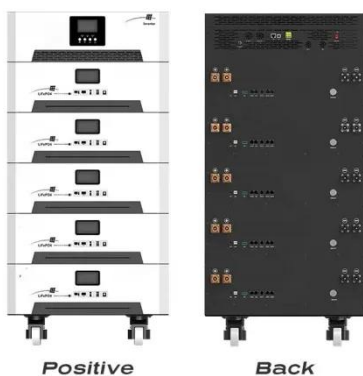

PEES Power Systems

Netherlands outdoor battery cabinet local BESS

Netherlands outdoor battery cabinet local BESS

Netherlands outdoor battery cabinet local BESS

Outdoor Cabinet BESS CX-CI002 is an all-in-one 215kWh lithium battery storage cabinet system specifically developed for demand regulation, peak shaving, industrial and commercial energy storage, etc.

CATL 90KW/266KWH All-in-one Outdoor Cabinet ...

90KW/266KWH All-in-one Fully integrated Outdoor Cabinet BESS produced by ...

Backup power for Europe - part 6: Dutch BESS capacity

To date, around 250MW of BESS has been installed in the Netherlands, while 840MW is permitted or under construction and another 690MW has been announced. Meanwhile, the scale of ...