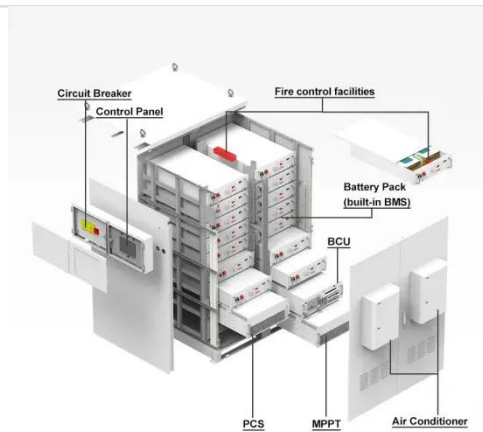

NAYPYIDAW ENERGY STORAGE POWER STATION PROJECT

Emerging markets in Africa and Latin America are adopting mobile container solutions for rapid electrification, with typical payback periods of 3-5 years. Major projects now deploy clusters of 20+ ...