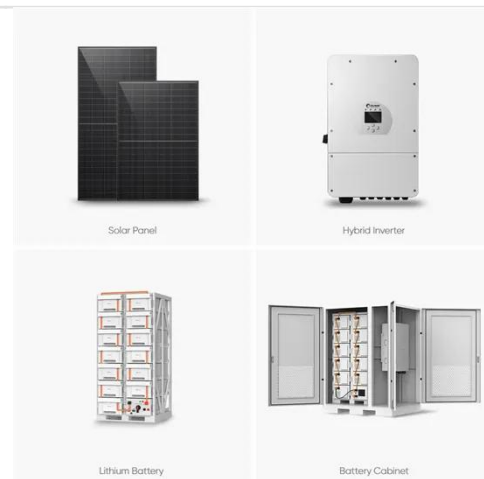

### All-in-One Energy Storage Cabinet & BESS Cabinets , Modular, ...

Featuring lithium-ion batteries, integrated thermal management, and smart BMS technology, these cabinets are perfect for grid-tied, off-grid, and microgrid applications. Explore reliable, and IEC ...