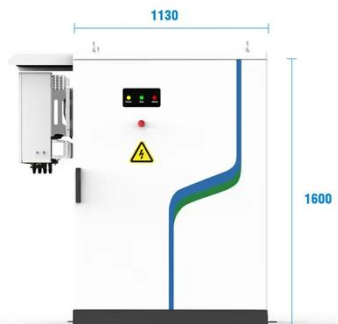

-   
PV / DG Application
-   
APP Intelligent Control
-   
Multi-Unit Parallel Expansion
-   
98.8% Max. Efficiency