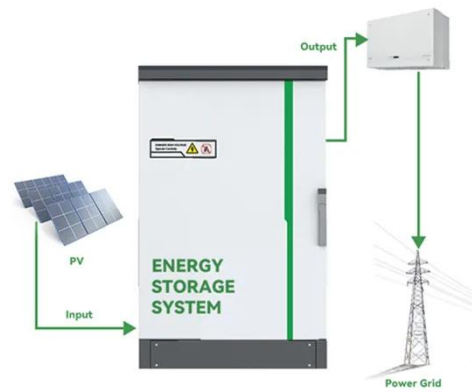

Discover MKS Group's cutting-edge energy storage solutions using CATL battery systems. Ideal for industrial and commercial applications, our solutions enhance energy efficiency and reliability.

Contact Us

For catalog requests, pricing, or partnerships, please visit:
<https://www.peregrine-energy.co.za>