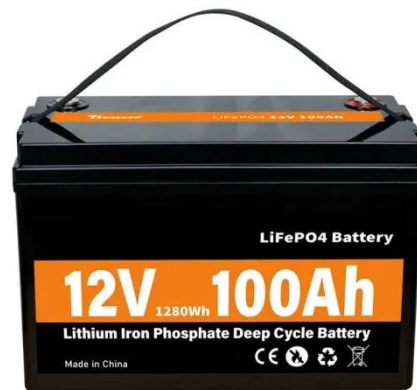

## Pilot PL-EL Series Integrated PV-Storage-Charging System

You can add high-value fast-charging bays now, keep queues short at rush hour, and avoid (or defer) transformer upgrades. With 200-1000 V DC output and dual ports (GB standard), the PL-EL fits ...