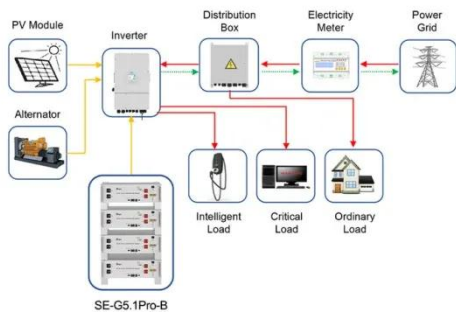

All-in-One Battery Energy Storage System , Integrated BESS ...

With an all-in-one design for both AC and DC components, these systems are factory pre-assembled and tested, eliminating the need for complex on-site PCS installation or wiring.

Application scenarios of energy storage battery products

Battery energy storage systems , BESS

Siemens Energy fully integrated Battery Energy Storage System (BESS) combines advanced components like battery systems, inverters, transformers, and medium voltage switchgear with ...

Modular Energy Storage System

Stem's Modular ESS is available in both AC- and DC-coupled architectures as illustrated in the figure below: