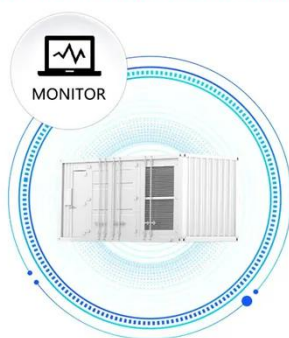

PEES Power Systems

Modular Solution for Japanese Power Cabinets

Overview

We provide standard, scalable and modular power module products for delivering up to 1200 kW of total charging power. Customized design and on-demand power routing. CPU cabinets can route selected number of power channels to a single outlet or multiple. E-abel answers these challenges with its Modular Power Cabinet, a next-generation solution featuring a detachable frame, quick on-site assembly, and deep customization options. It is purpose-built for industrial and large-scale power scenarios, where performance, adaptability, and reliability. Mitsubishi Electric provides renewable energy storage solutions to integrate various types of harvested energy into the power grid. We have extensive manufacturing experience covering services such as battery enclosures, grid energy storage systems, server cabinets and other sheet metal enclosure OEM services. With flexible configuration options and support for PV integration, it provides adaptable energy storage that easily scales to. Japan's unique geographic and urban landscape demands storage solutions that are anything but ordinary: Earthquake resilience: With 1,500+ tremors yearly, cabinets need to withstand seismic forces without breaking a sweat (or a bolt) [10]. Space optimization: Tokyo's vertical sprawl means every.

Cabinet Energy Storage System , VREMT

Discover our high-efficiency, modular battery systems with zero capacity loss and rapid multi-cabinet response. Ideal for industrial, commercial, and emergency applications, our solutions offer remote monitoring, intelligent ...

SUPPORT REAL-TIME ONLINE MONITORING OF SYSTEM STATUS

Nuclear power in cabinets: Japan's "Little Iron Man" helps villages and

It was jointly developed by a private consortium and the National Institute of Fusion Science of Japan, using molten salt cooling and ceramic-based low-enriched uranium fuel, integrating power ...