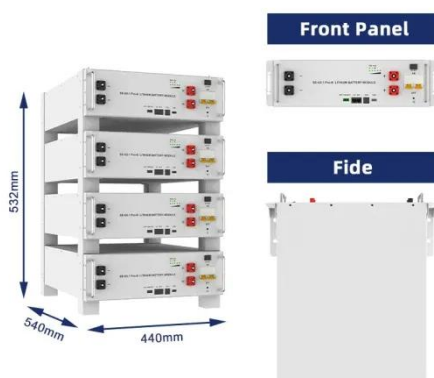

Guinea emergency solar-powered communication cabinet ems

ICEENG CABINET serves customers in 18+ countries across Africa, providing outdoor communication cabinets, power equipment enclosures, and battery energy storage cabinets for telecommunications, ...