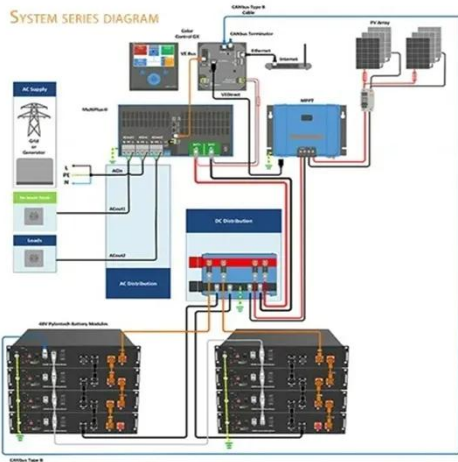

Inverter 220V To 380V

Convert your electrical needs with ease using our versatile inverter 220V to 380V. This state-of-the-art inverter offers the perfect solution for businesses and homes where power supply fluctuations can ...