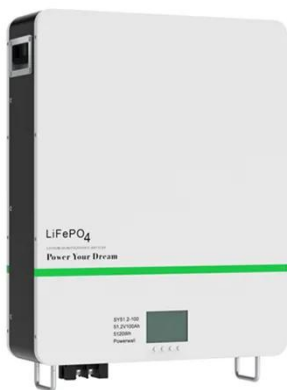

ONE-STOP SOLUTION RV Energy Storage System , ROYPOW

ROYPOW RV Energy Storage System offers the most reliable AC and DC power to run the air conditioner and other high-power loads in all climate conditions without worrying about power ...

MBABANE NEW ENERGY BATTERY COPPER BAR ...