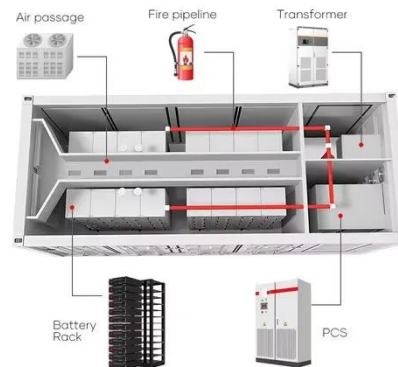

Telecom System Integration and Outdoor Network ...

Westell offers secure, weather-tight outdoor network enclosures to protect electronic equipment for outdoor telecom networks.