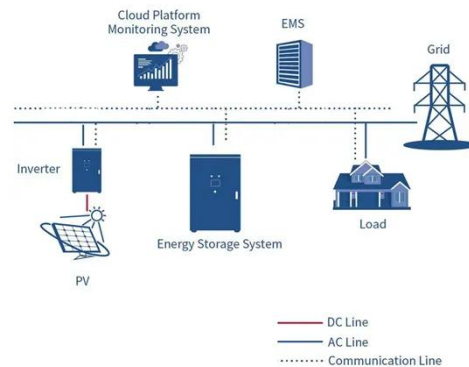

241kWh Outdoor Cabinet Battery Energy Storage System

Polinovel CBS240 Outdoor Cabinet Battery Energy Storage System is tailored for high capacity power storage, ideal for large-scale renewable energy generation, PV self-consumption, off-grid ...