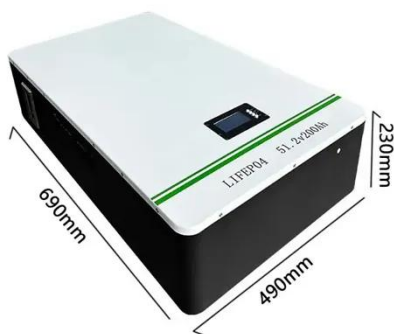

PEES Power Systems

Main circuit breaker for sale in Lisbon

Main circuit breaker for sale in Lisbon

Main switch Residual current circuit breaker RCBO Portugal , Ubuy

Shop Main switch Residual current circuit breaker RCBO with surge protector MCB SPD with lightning protection (50A) online at a best price in Portugal. B0D95H7JW3

Circuit Breaker Moulded Case Circuit Breaker MCCB Portugal

Customer Questions & Answers

Question: What amperage options are available for this circuit breaker? Answer: This MCCB is available in 50A, 60A, 75A, 100A, 125A, 150A, 175A, 200A, and ...