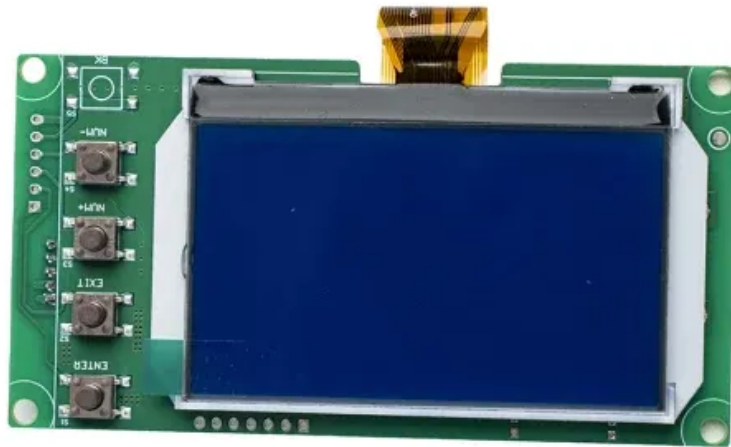

PEES Power Systems

Madrid plaza outdoor communication power supply bess