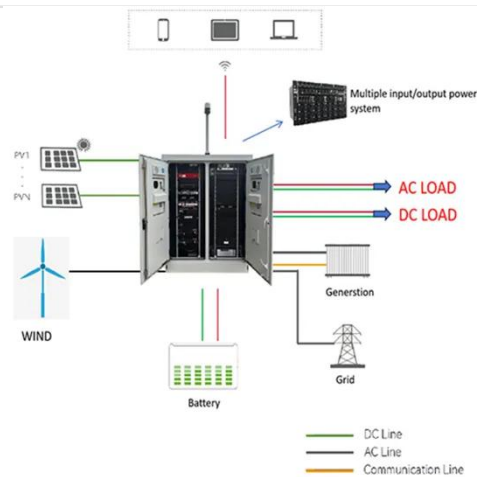

Luxembourg climate change

Public Opinion on Climate Change and Action in Luxembourg

The Luxembourg public understands the importance and urgency of taking action on climate change, and is also already engaged or intend to engage in climate action in their everyday lives

Luxembourg has set ambitious climate targets -- Luxtoday.lu

Luxembourg assesses climate measures as being in line with international obligations. The new strategy includes annual emission quotas and a social climate plan protecting vulnerable ...

Luxembourg's climate action strategy

In a 2023 survey, 57 % of Luxembourgers, compared with an EU average of 46 %, identified climate change to be one of the four most serious problems facing the world.