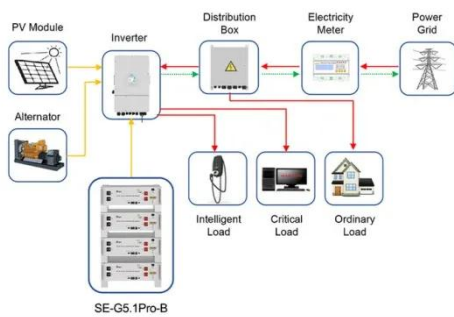

Learn All About the Bag Policy and Lockers at Universal Orlando

Ready to hop on some roller coasters at Universal Orlando? Learn all about how to use the lockers at Universal Orlando to store your stuff!

Application scenarios of energy storage battery products

All Day And Attraction Lockers At Universal Orlando , Theme-Park

All lockers, small and large, at water rides are paid lockers. All lockers are accessed using either a barcode or face scan: proceed to a Rental Station with a green light, use the touch screen to rent a ...

Lockers at Universal Orlando - a Complete, Up-to-Date Guide

This page presents all the information you need to know about lockers at Universal Studios Florida and Islands of Adventure.