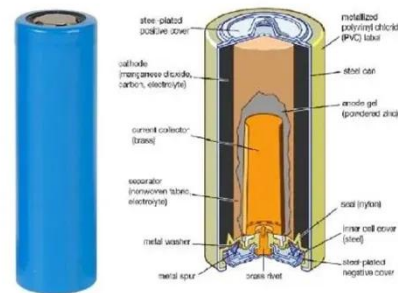

The Ultimate Lockers at Universal Studios Guide

Are you planning a trip to Universal Orlando and would like the skinny on the locker situation with my lockers at Universal Studios guide? Well, look no further as I have everything you ...